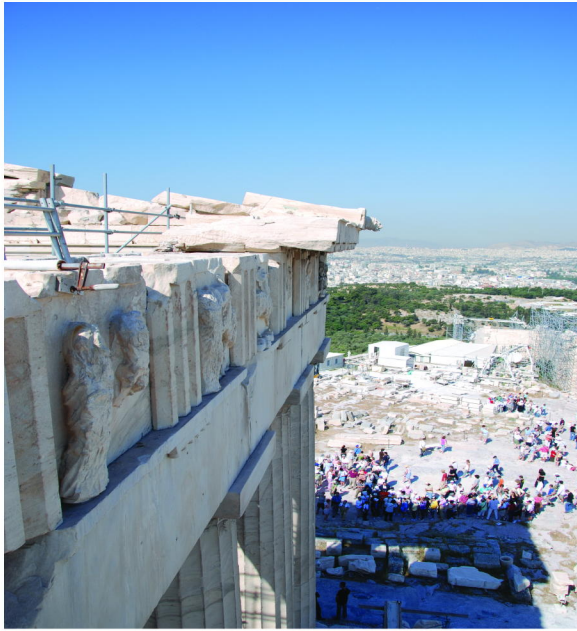

COPYRIGHT © 2007 BY DOGS UP A TREE PHOTOS, LLC

The American Committee is a duly recognized IRS § 501(c)(3) NOT-FOR-PROFIT organization, whose purpose is to educate the public on a local, state, national and international level on the compelling need to protect, preserve and repatriate looted cultural property to its country of origin – most particularly to effect the return from London to Athens of the Parthenon Sculptures.